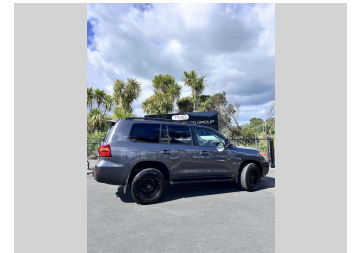

# 2015 Toyota LandCruiser VX LTD 4.5TD SUV 6A

**Purchase Price** **\$89,885**  
Includes GST, Registration & Licensing

Finance may be available on this vehicle. Ask one of our friendly staff for more information.

Body Style  
**5 door, Wagon**

Odometer  
**79,000 km**

Engine  
**4461 cc, Internal Combustion**

Fuel Type  
**Diesel**

Transmission  
**Automatic, 4WD**

Wheels  
-

VIN  
**JTMHV05JX04158814**

Interior  
**Black, Leather**