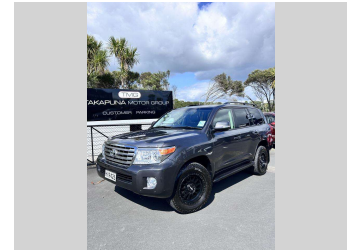

# 2015 Toyota LandCruiser VX LTD 4.5TD SUV 6A

**Purchase Price** **\$89,885**  
Includes GST, Registration & Licensing

Finance may be available on this vehicle. Ask one of our friendly staff for more information.

Body Style  
**5 door, Wagon**

Odometer  
**79,000 km**

Engine  
**4461 cc, Internal Combustion**

Fuel Type  
**Diesel**

Transmission  
**Automatic, 4WD**

Wheels  
-

VIN  
**JTMHV05JX04158814**

Interior  
**Black, Leather**