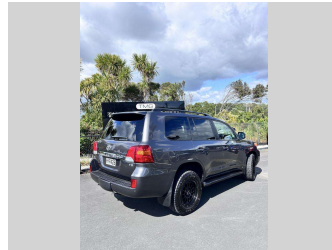

# 2015 Toyota LandCruiser VX LTD 4.5TD SUV 6A

**Purchase Price** **\$89,885**  
Includes GST, Registration & Licensing

Finance may be available on this vehicle. Ask one of our friendly staff for more information.

Body Style  
**5 door, Wagon**

Odometer  
**79,000 km**

Engine  
**4461 cc, Internal Combustion**

Fuel Type  
**Diesel**

Transmission  
**Automatic, 4WD**

Wheels  
-

VIN  
**JTMHV05JX04158814**

Interior  
**Black, Leather**