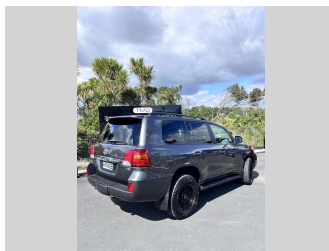

# 2015 Toyota LandCruiser VX LTD 4.5TD SUV 6A

**Purchase Price** **\$94,885**  
Includes GST, Registration & Licensing

Finance may be available on this vehicle. Ask one of our friendly staff for more information.

Body Style  
**5 door, Wagon**

Odometer  
**78,000 km**

Engine  
**4461 cc, Internal Combustion**

Fuel Type  
**Diesel**

Transmission  
**Automatic, 4WD**

Wheels  
-

VIN  
**JTMHV05JX04158814**

Interior  
**Black, Leather**