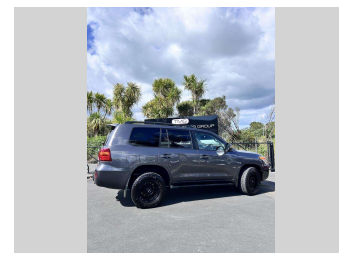

# 2015 Toyota LandCruiser VX LTD 4.5TD SUV 6A

**Purchase Price** **\$94,885**  
Includes GST, Registration & Licensing

Finance may be available on this vehicle. Ask one of our friendly staff for more information.

Body Style  
**5 door, Wagon**

Odometer  
**78,000 km**

Engine  
**4461 cc, Internal Combustion**

Fuel Type  
**Diesel**

Transmission  
**Automatic, 4WD**

Wheels  
-

VIN  
**JTMHV05JX04158814**

Interior  
**Black, Leather**