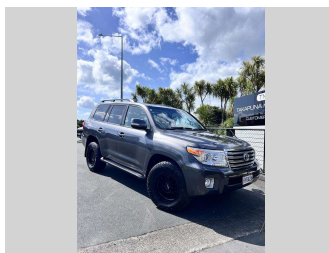

# 2015 Toyota LandCruiser VX LTD 4.5TD SUV 6A

**Purchase Price** **\$94,885**  
Includes GST, Registration & Licensing

Finance may be available on this vehicle. Ask one of our friendly staff for more information.

Body Style  
**5 door, Wagon**

Odometer  
**78,000 km**

Engine  
**4461 cc, Internal Combustion**

Fuel Type  
**Diesel**

Transmission  
**Automatic, 4WD**

Wheels  
-

VIN  
**JTMHV05JX04158814**

Interior  
**Black, Leather**