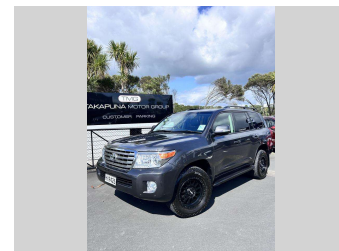

# 2015 Toyota LandCruiser VX LTD 4.5TD SUV 6A

**Purchase Price** **\$94,885**  
Includes GST, Registration & Licensing

Finance may be available on this vehicle. Ask one of our friendly staff for more information.

Body Style  
**5 door, Wagon**

Odometer  
**78,000 km**

Engine  
**4461 cc, Internal Combustion**

Fuel Type  
**Diesel**

Transmission  
**Automatic, 4WD**

Wheels  
-

VIN  
**JTMHV05JX04158814**

Interior  
**Black, Leather**