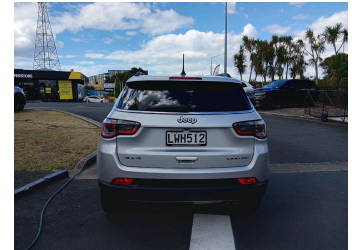

2018 Jeep COMPASS LIMITED 2.4P/4WD/9AT

Purchase Price **\$24,885**
Includes GST, Registration & Licensing

Finance may be available on this vehicle. Ask one of our friendly staff for more information.

Gain peace of mind with Mechanical Breakdown Insurance. **Ask us how.**