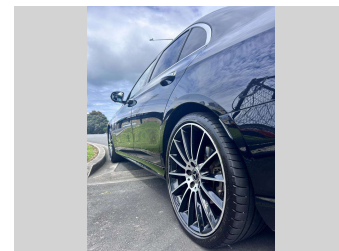

2020 Mercedes-Benz E 200

Purchase Price **\$47,345**
Includes GST, Registration & Licensing

Finance may be available on this vehicle. Ask one of our friendly staff for more information.

Gain peace of mind with Mechanical Breakdown Insurance. **Ask us how.**

Top features

- » ABS Brakes
- » Air Conditioning
- » Cruise Control
- » Electric Mirrors
- » Electric Windows
- » Engine Immobiliser
- » Power Steering

Body Style
4 door, Saloon

Odometer
74,336 km

Engine
1991 cc, Internal Combustion