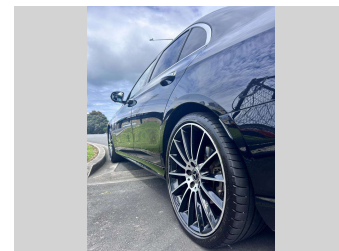

2020 Mercedes-Benz E-200 2.0PT/9AT

Purchase Price **\$48,845**
Includes GST, Registration & Licensing

Finance may be available on this vehicle. Ask one of our friendly staff for more information.

Gain peace of mind with Mechanical Breakdown Insurance. **Ask us how.**

- Top features**
- » ABS Brakes
 - » Air Conditioning
 - » Cruise Control
 - » Electric Mirrors
 - » Electric Windows
 - » Engine Immobiliser
 - » Power Steering

Body Style
4 door, Saloon

Odometer
74,336 km