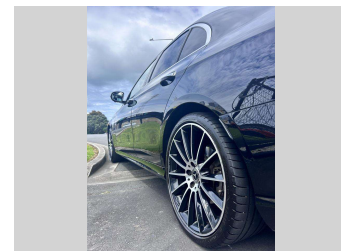

2020 Mercedes-Benz E-CLASS E200 2.0PT/9AT

Purchase Price

$49,845

Includes GST, Registration & Licensing

Finance may be available on this vehicle. Ask one of our friendly staff for more information.

Gain peace of mind with Mechanical Breakdown Insurance. **Ask us how.**

Top features

- » ABS Brakes
- » Air Conditioning
- » Cruise Control
- » Electric Mirrors
- » Electric Windows
- » Engine Immobiliser
- » Power Steering

Body Style

Saloon

Odometer

74,336 km

Engine

1991 cc, Turbo

Fuel Type

Petrol

Transmission

9AT

Wheels

-

VIN

WDD2130802A732311

Interior

Black, Leather

Safety

Based on 2023 VSRR rating

Reg No.

MRL613

Ext Colour

Black

History

-

Seats

5 seats, Leather

CO2 Emissions

★★★★☆

179 grams/km

Energy Economy

★★☆☆☆☆

**Annual fuel cost of $3,100
7.9L per 100km**

Cost per year is an estimate based on petrol price of $2.80 per litre and an average distance of 14000 km. Emissions and Energy Economy figures standardised to 3P WLTP.

Stock ID: 46470

Takapuna Motor Group | Phone 09 580 2081 | Email
auckland@takapunamotorgroup.co.nz
87 Barrys Point Road, Takapuna, Auckland 0622, New Zealand
www.takapunamotorgroup.co.nz