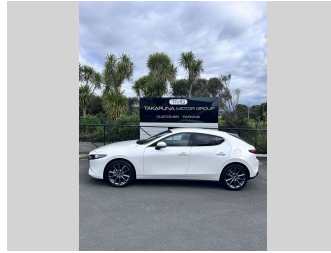

# 2023 Mazda Mazda3 Mild hybrid Skyactive

**Purchase Price** **\$34,845**  
Includes GST, Registration & Licensing

Finance may be available on this vehicle. Ask one of our friendly staff for more information.