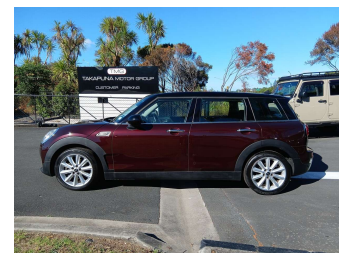

# 2015 BMW Mini Cooper S

**Purchase Price** **\$18,990**  
Includes GST, Registration & Licensing

Finance may be available on this vehicle. Ask one of our friendly staff for more information.

Gain peace of mind with Mechanical Breakdown Insurance. **Ask us how.**

**Top features**  
None Listed

Body Style  
**Hatchback**

Odometer  
**72,325 km**

Engine  
**1500 cc**

Fuel Type  
**Petrol**

Transmission  
**Automatic**

Wheels  
-

VIN  
-

Interior  
**Grey/Black**

Safety

Based on 2024 VSRR rating

Reg No.  
**RCU519**

Ext Colour  
**Burgundy**

History  
-

Seats  
**5 seats, Cloth**

CO2 Emissions  
**★★★★☆**  
**157 grams/km**