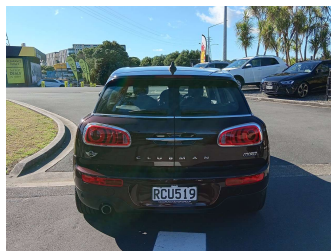

# 2015 BMW Mini Cooper S

**Purchase Price** **\$18,990**  
Includes GST, Registration & Licensing

Finance may be available on this vehicle. Ask one of our friendly staff for more information.

Gain peace of mind with Mechanical Breakdown Insurance. **Ask us how.**

**Top features**  
None Listed

Body Style  
**Hatchback**

Odometer  
**72,325 km**

Engine  
**1500 cc**

Fuel Type  
**Petrol**

Transmission  
**Automatic**

Wheels  
-

VIN  
-

Interior  
**Grey/Black**

Safety

Based on 2024 VSRR rating

Reg No.  
**RCU519**

Ext Colour  
**Burgundy**

History  
-

Seats  
**5 seats, Cloth**

CO2 Emissions  
**★★★★☆**  
**157 grams/km**