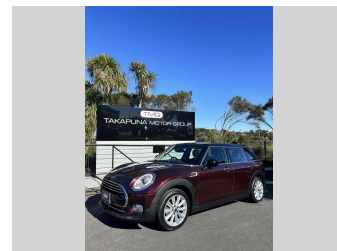

2015 BMW Mini Cooper S

Purchase Price **\$18,840**

Includes GST
Excludes on-road costs of \$895

Finance may be available on this vehicle. Ask one of our friendly staff for more information.

Gain peace of mind with Mechanical Breakdown Insurance. **Ask us how.**

Top features

None Listed

Body Style
Hatchback

Odometer
72,325 km

Engine
1500 cc

Fuel Type
Petrol

Transmission
Automatic

Wheels
-