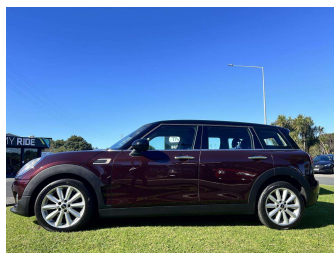

2015 BMW Mini Cooper S

Purchase Price **\$18,840**

Includes GST
Excludes on-road costs of \$895

Finance may be available on this vehicle. Ask one of our friendly staff for more information.

Gain peace of mind with Mechanical Breakdown Insurance. **Ask us how.**

Top features

None Listed

Body Style
Hatchback

Odometer
72,325 km

Engine
1500 cc

Fuel Type
Petrol

Transmission
Automatic

Wheels
-

VIN
-

Interior
Grey/Black

Safety
-

Reg No.
-

Ext Colour
Burgundy

History
-

Seats
5 seats, Cloth

CO2 Emissions
-