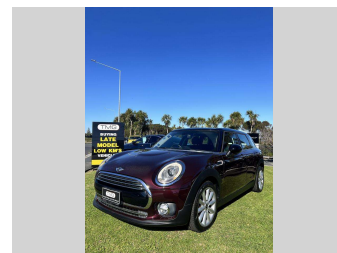

2015 BMW Mini Cooper S

Purchase Price **\$18,840**

Includes GST
Excludes on-road costs of \$895

Finance may be available on this vehicle. Ask one of our friendly staff for more information.

Gain peace of mind with Mechanical Breakdown Insurance. **Ask us how.**

Top features

None Listed

Body Style
Hatchback

Odometer
72,325 km

Engine
1500 cc

Fuel Type
Petrol

Transmission
Automatic

Wheels
-

VIN
-

Interior
Grey/Black

Safety
-

Reg No.
-

Ext Colour
Burgundy

History
-

Seats
5 seats, Cloth

CO2 Emissions
-