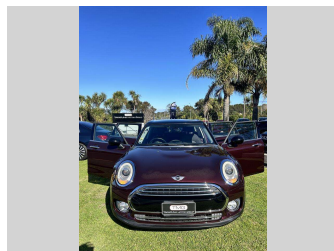

2015 BMW Mini Cooper S

Purchase Price **\$18,840**

Includes GST
Excludes on-road costs of \$895

Finance may be available on this vehicle. Ask one of our friendly staff for more information.

Gain peace of mind with Mechanical Breakdown Insurance. **Ask us how.**

Top features

None Listed

Body Style
Hatchback

Odometer
72,325 km

Engine
1500 cc

Fuel Type
Petrol

Transmission
Automatic

Wheels
-

VIN
-

Interior
Grey/Black

Safety
-

Reg No.
-

Ext Colour
Burgundy

History
-

Seats
5 seats, Cloth

CO2 Emissions
-