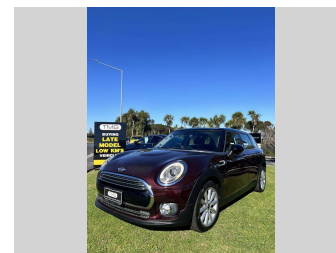

2015 BMW Mini Cooper S

Purchase Price **\$18,840**

Includes GST
Excludes on-road costs of \$895

Finance may be available on this vehicle. Ask one of our friendly staff for more information.

Gain peace of mind with Mechanical Breakdown Insurance. **Ask us how.**

Top features

None Listed

Body Style
Hatchback

Odometer
72,325 km

Engine
1500 cc

Fuel Type
Petrol

Transmission
Automatic

Wheels
-

VIN
-

Interior
Grey/Black

Safety
-

Reg No.
-

Ext Colour
Burgundy

History
-

Seats
5 seats, Cloth

CO2 Emissions
-