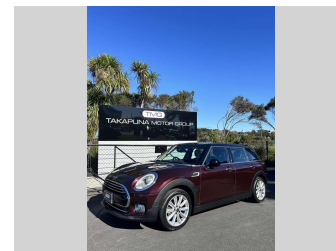

2015 BMW Mini Cooper S

Purchase Price **\$18,840**

Includes GST
Excludes on-road costs of \$895

Finance may be available on this vehicle. Ask one of our friendly staff for more information.

Gain peace of mind with Mechanical Breakdown Insurance. **Ask us how.**

Top features

None Listed

Body Style
Hatchback

Odometer
72,325 km

Engine
1500 cc

Fuel Type
Petrol

Transmission
Automatic

Wheels
-