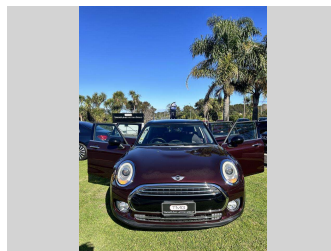

2015 BMW Mini Cooper S

Purchase Price **\$18,840**

Includes GST
Excludes on-road costs of \$895

Finance may be available on this vehicle. Ask one of our friendly staff for more information.

Gain peace of mind with Mechanical Breakdown Insurance. **Ask us how.**

Top features

None Listed

Body Style
Hatchback

Odometer
72,325 km

Engine
1500 cc

Fuel Type
Petrol

Transmission
Automatic

Wheels
-

VIN
-

Interior
Grey/Black

Safety
-

Reg No.
-

Ext Colour
Burgundy

History
-

Seats
5 seats, Cloth

CO2 Emissions
-