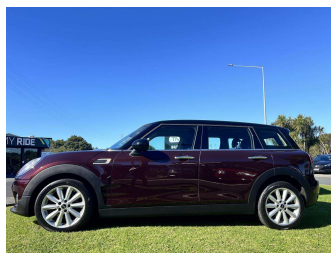

2015 BMW Mini Cooper S

Purchase Price **\$18,840**

Includes GST
Excludes on-road costs of \$895

Finance may be available on this vehicle. Ask one of our friendly staff for more information.

Gain peace of mind with Mechanical Breakdown Insurance. **Ask us how.**

Top features

None Listed

Body Style
Hatchback

Odometer
72,325 km

Engine
1500 cc

Fuel Type
Petrol

Transmission
Automatic

Wheels
-

VIN
-

Interior
Grey/Black

Safety
-

Reg No.
-

Ext Colour
Burgundy

History
-

Seats
5 seats, Cloth

CO2 Emissions
-